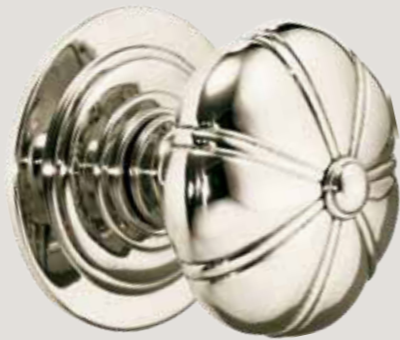

Select your finish

BRASS DOOR AND WINDOW FURNITURE

Drummonds handmade brassware comes as standard in polished unlacquered brass. Additional special finishes available to order are: Chrome (C), Nickel (N) or Patinated (P).

Below are some examples of our Nickel and Chrome finishes.

Brass **B** C N P

Chrome **B** **C** N P

Nickel **B** C **N** P

Choosing the finish

HAND PATINATION

Patination accelerates the normal aging process of unlacquered brass, giving it a distressed appearance. Each piece is individually treated by hand and depending on the treatment, varying colours and lustres can be achieved.