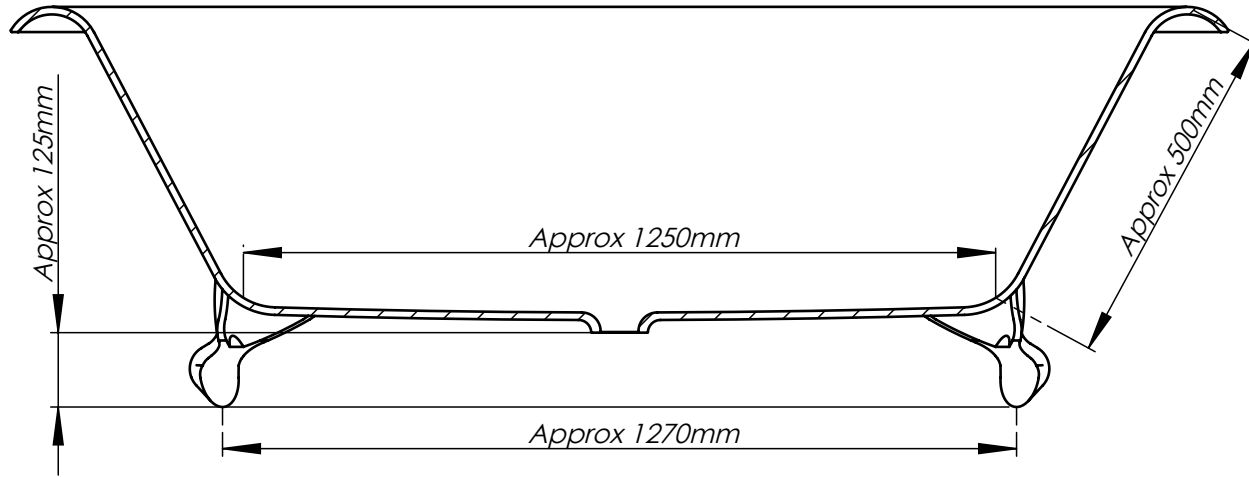

PROFILE A-A

PROFILE B-B

Crate measurements:
Length - 2005mm
Width - 950mm
Height - 760mm

DAD 1002A

Length: 1935mm
Width: 865mm
Height: 630mm
Capacity: 285 litres
Bath Weight: 176 kg*
Bath Feet: 20 kg

* Due to hand made process weight can be up to 10 kg more