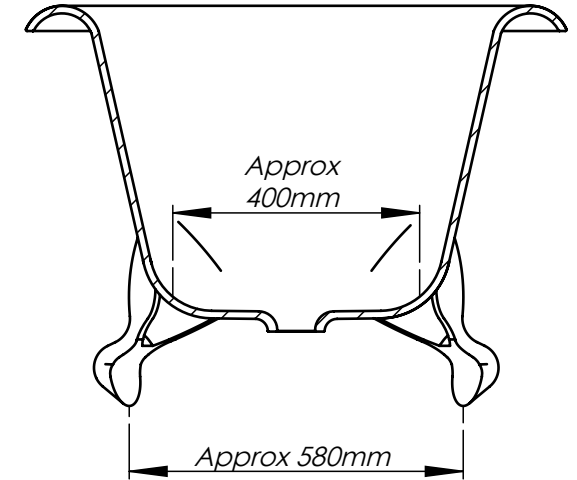

PROFILE A-A

PROFILE B-B

Crate measurements:
Length - 2005mm
Width - 950mm
Height - 760mm

DAD 1002A

Length: 1935mm
Width: 865mm
Height: 630mm
Capacity: 285 litres
Bath Weight: 176 kg*
Bath Feet: 20 kg

* Due to hand made process weight can be up to 10 kg more