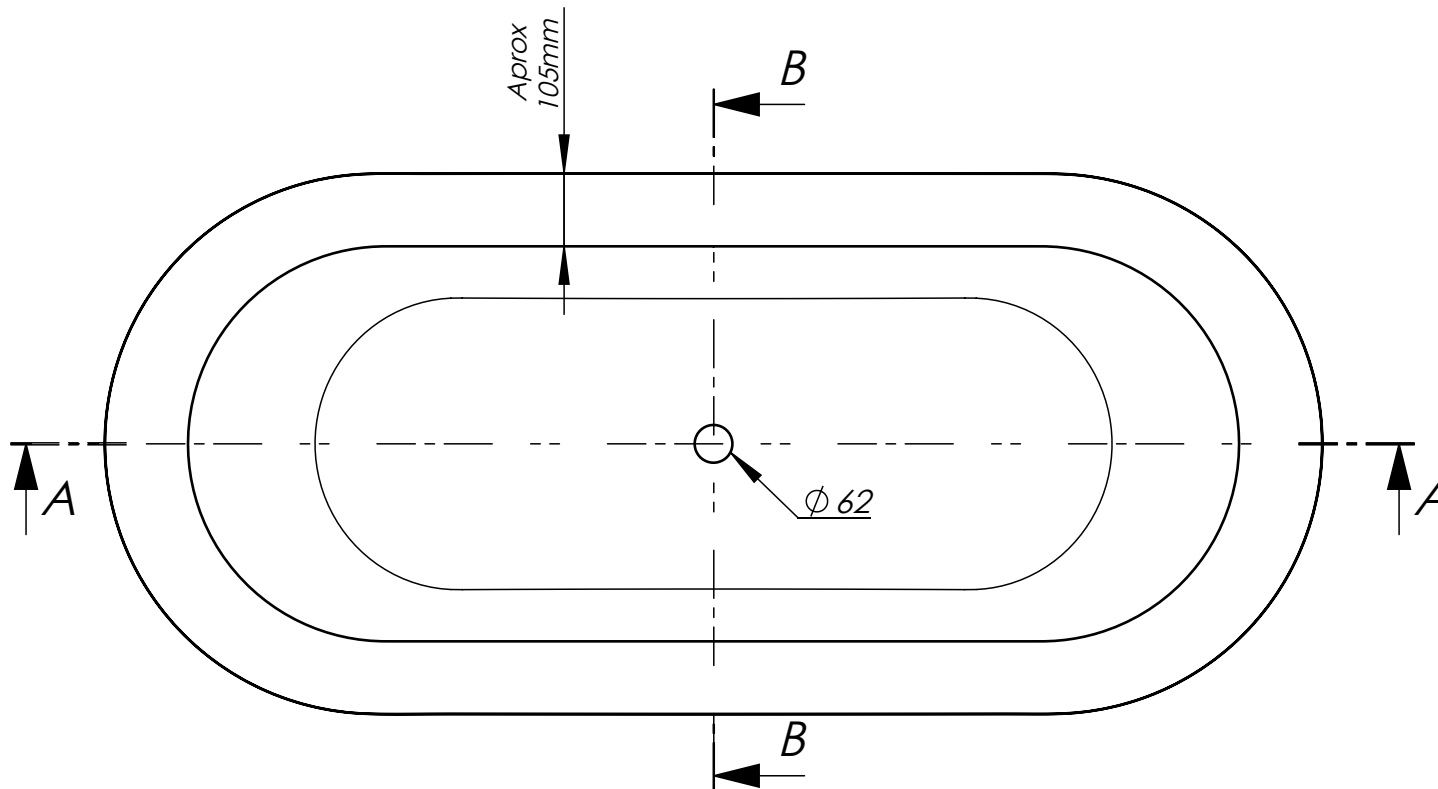

PROFILE A-A

PROFILE B-B

Crate measurements:
Length - 2005mm
Width - 950mm
Height - 760mm

DAD 1002A

Length: 1935mm
Width: 865mm
Height: 630mm
Capacity: 285 litres
Bath Weight: 176 kg*
Bath Feet: 20 kg

* Due to hand made process weight can be up to 10 kg more