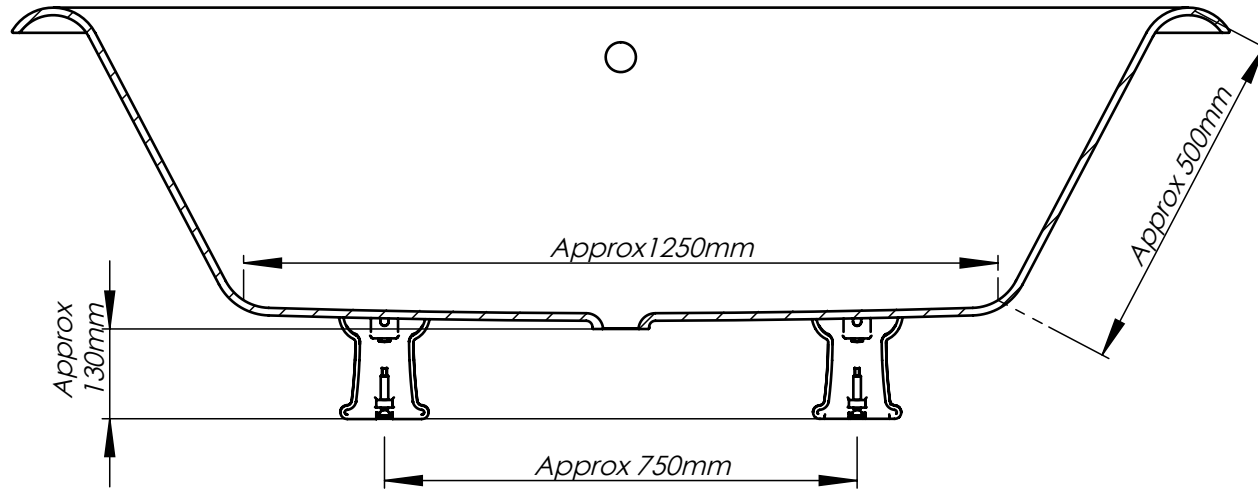

PROFILE A-A

PROFILE B-B

Crate measurements:
 Length - 2005mm
 Width - 950mm
 Height - 760mm

DAD 1002B

Length: 1935mm
Width: 865mm
Height: 630mm
Capacity: 285 litres
Bath Weight: 176 kg*
Bath Feet: 8 kg

* Due to hand made process weight can be up to 10 kg more