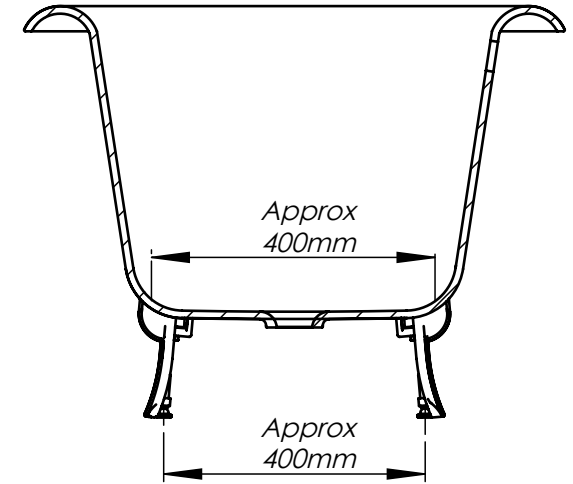

PROFILE A-A

PROFILE B-B

Crate measurements:
 Length - 2005mm
 Width - 950mm
 Height - 760mm

DAD 1002B

Length: 1935mm
Width: 865mm
Height: 630mm
Capacity: 285 litres
Bath Weight: 176 kg*
Bath Feet: 8 kg

* Due to hand made process weight can be up to 10 kg more