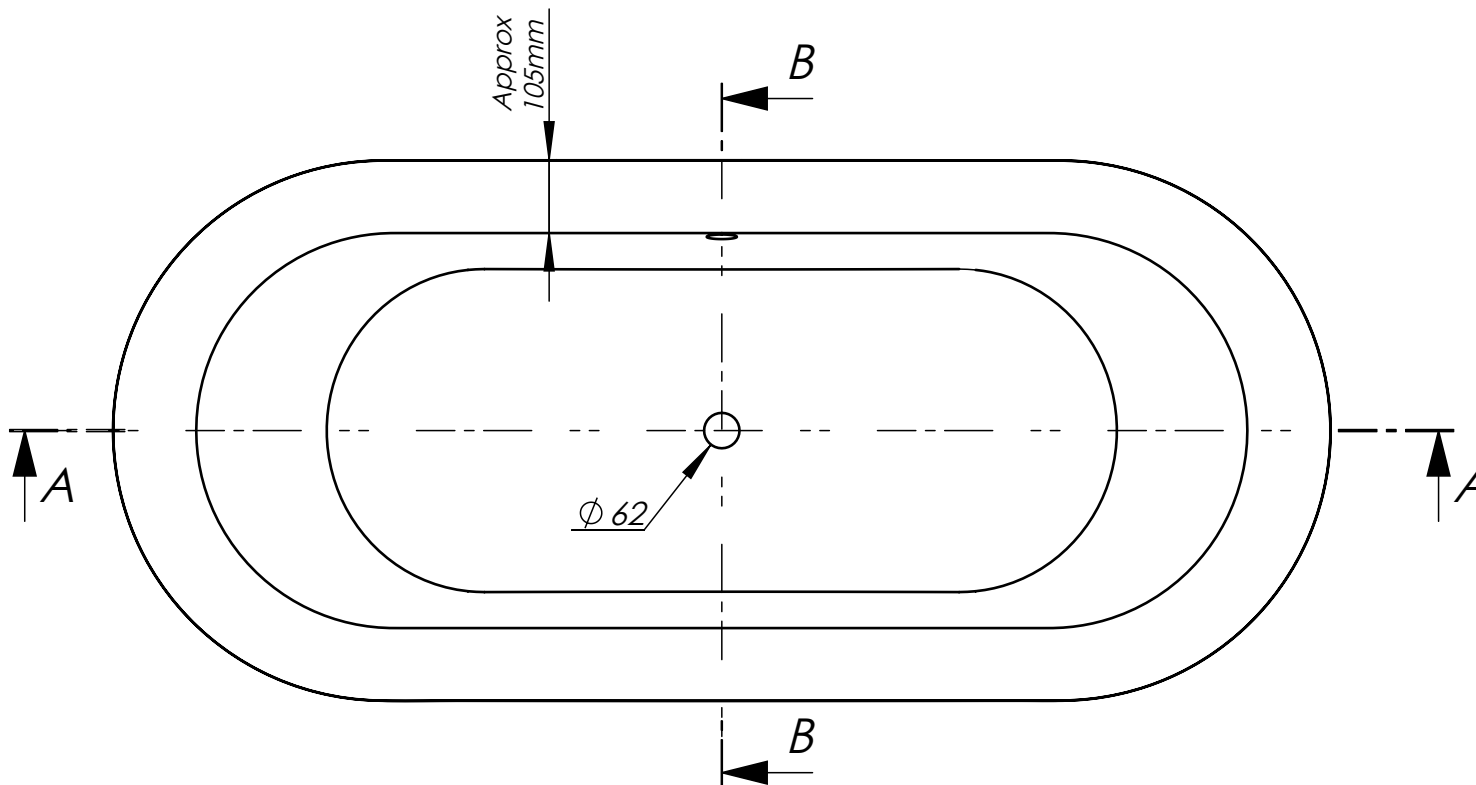

PROFILE A-A

PROFILE B-B

Crate measurements:
 Length - 2005mm
 Width - 950mm
 Height - 760mm

DAD 1002B

Length: 1935mm
Width: 865mm
Height: 630mm
Capacity: 285 litres
Bath Weight: 176 kg*
Bath Feet: 8 kg

* Due to hand made process weight can be up to 10 kg more