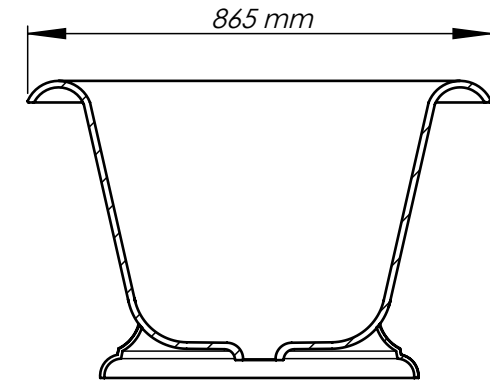

PROFILE A-A

PROFILE B-B

THE TAY SKIRT BATH

Length: 1935mm
Width: 865mm
Height: 550mm
Capacity: 285 litres
Weight: 206 kg*

Crate measurements:
 Length - 2005mm
 Width - 950mm
 Height - 760mm

** Due to hand made process weight can be up to 10 kg more*