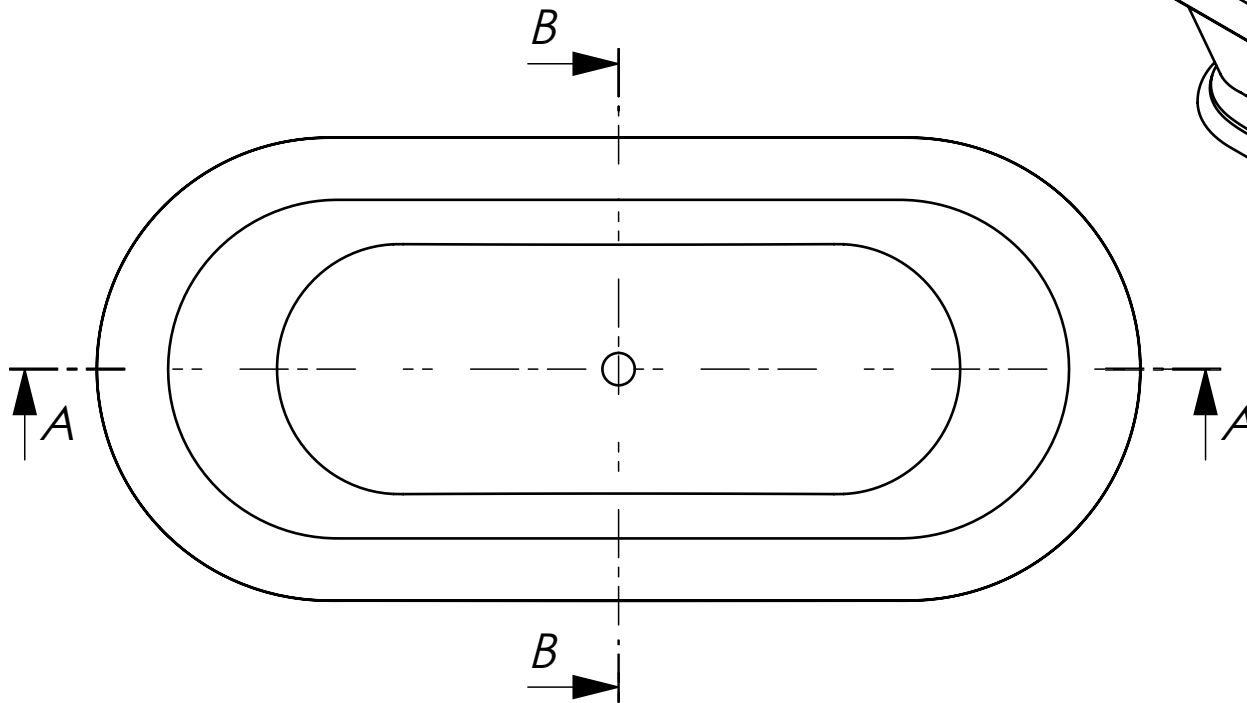

PROFILE A-A

PROFILE B-B

THE TAY SKIRT BATH

Length: 1935mm
Width: 865mm
Height: 550mm
Capacity: 285 litres
Weight: 206 kg*

Crate measurements:
 Length - 2005mm
 Width - 950mm
 Height - 760mm

** Due to hand made process weight can be up to 10 kg more*

 DRUMMONDS	DAD1003X	01	31.03.2011
	PRODUCT CODE	VERSION	DATE