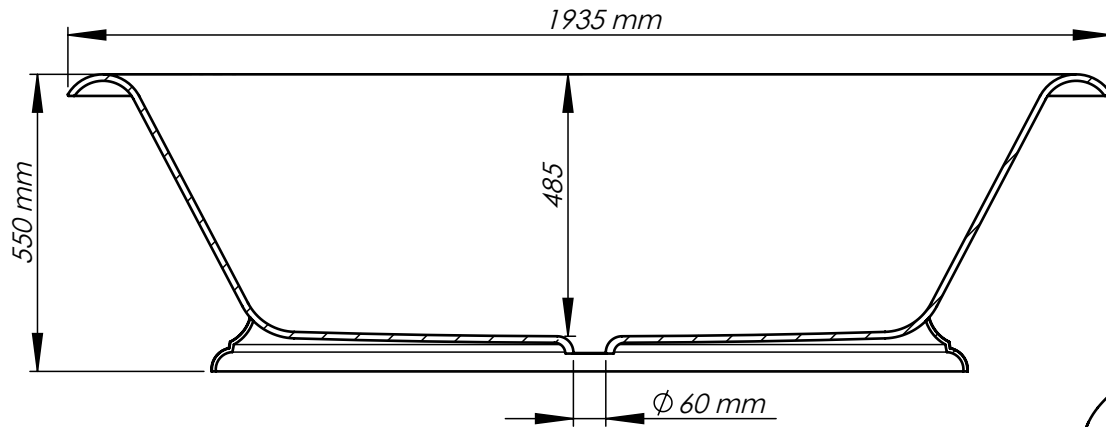

PROFILE A-A

PROFILE B-B

THE TAY SKIRT BATH

Length: 1935mm
Width: 865mm
Height: 550mm
Capacity: 285 litres
Weight: 206 kg*

Crate measurements:
 Length - 2005mm
 Width - 950mm
 Height - 760mm

** Due to hand made process weight can be up to 10 kg more*