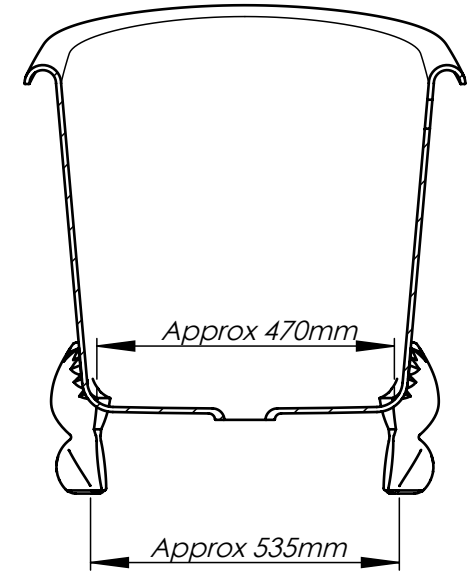

PROFILE B-B

Crate measurements:  
 Length - 1740mm  
 Width - 800mm  
 Height - 930mm

**DAD 1004**

**Length: 1660mm**  
**Width: 690mm**  
**Height: 800mm (with feet)**  
**Capacity: 285 litres**  
**Weight: 175 kg\***

\* Due to hand made process weight can be up to 10 kg more