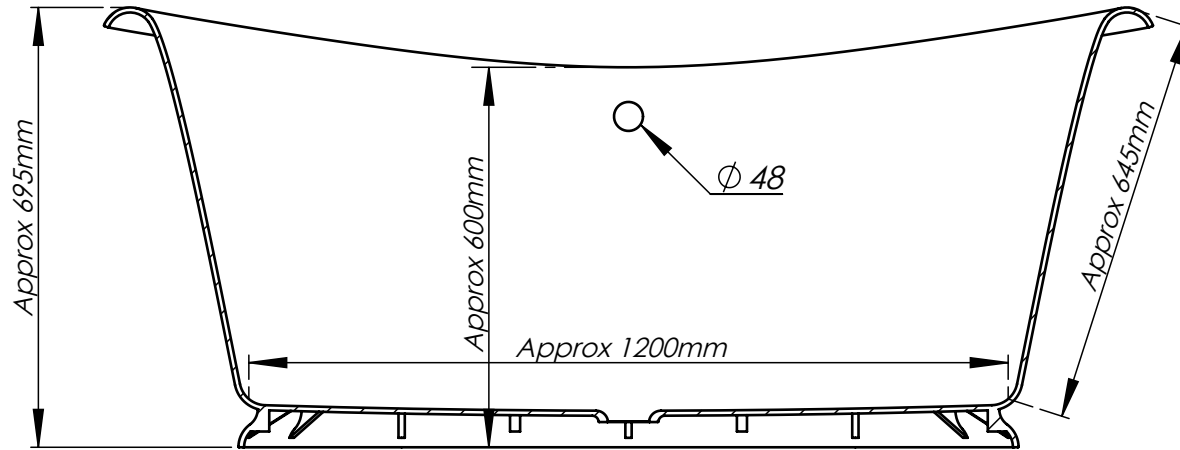

PROFILE A-A

PROFILE B-B

*150 mm is required under the bath for waste etc.
If on solid floor it may require lifting up on a plinth.*

*Crate measurements:
Length - 1740mm
Width - 800mm
Height - 930mm*

DAD 1006

**Length: 1660mm
Width: 690mm
Height: 695mm
Capacity: 285 litres
Weight: 175 kg***

** Due to hand made process weight can be up to 10 kg more*