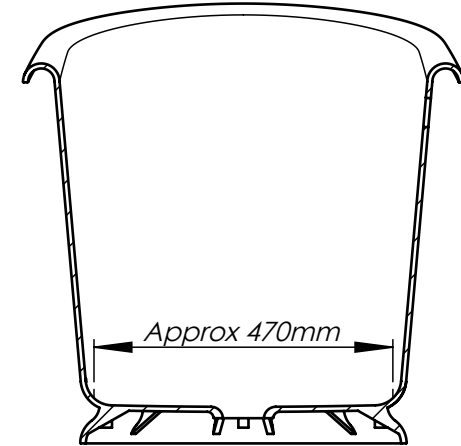

PROFILE A-A

PROFILE B-B

*150 mm is required under the bath for waste etc.
If on solid floor it may require lifting up on a plinth.*

*Crate measurements:
Length - 1740mm
Width - 800mm
Height - 930mm*

DAD 1006

**Length: 1660mm
Width: 690mm
Height: 695mm
Capacity: 285 litres
Weight: 175 kg***

** Due to hand made process weight can be up to 10 kg more*