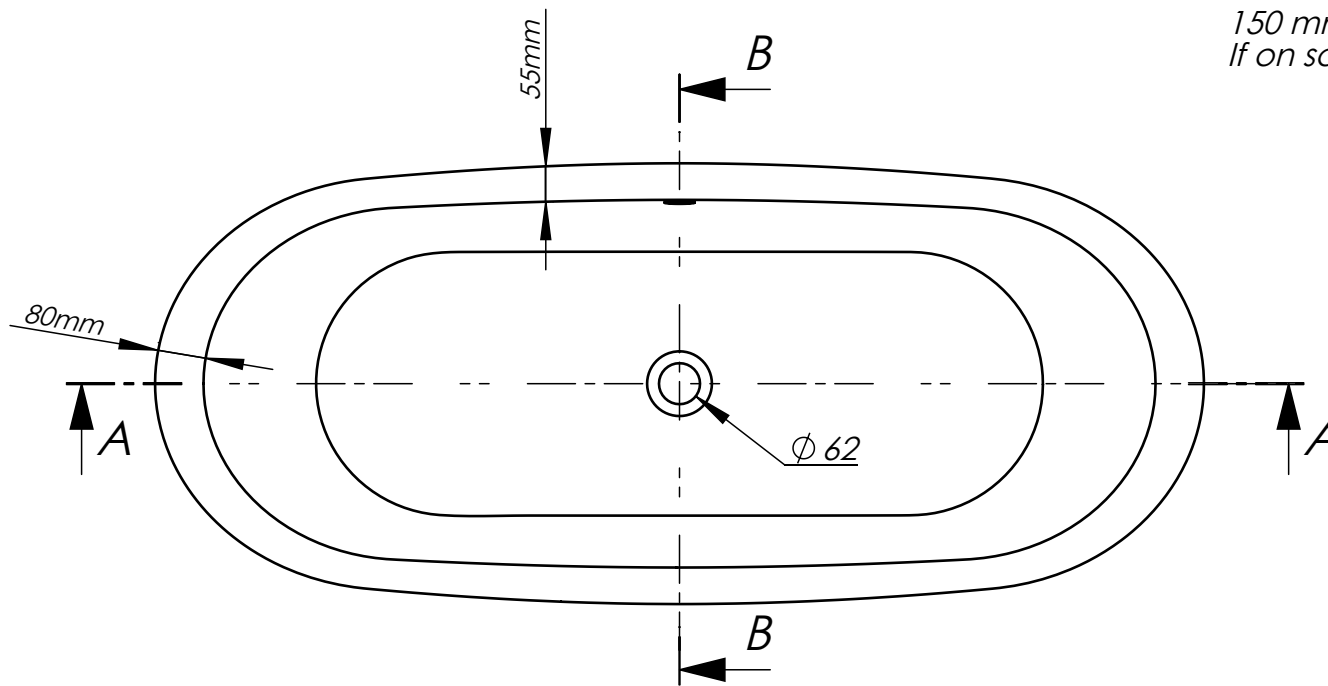

PROFILE A-A

PROFILE B-B

*150 mm is required under the bath for waste etc.
If on solid floor it may require lifting up on a plinth.*

*Crate measurements:
Length - 1740mm
Width - 800mm
Height - 930mm*

DAD 1006

**Length: 1660mm
Width: 690mm
Height: 695mm
Capacity: 285 litres
Weight: 175 kg***

** Due to hand made process weight can be up to 10 kg more*