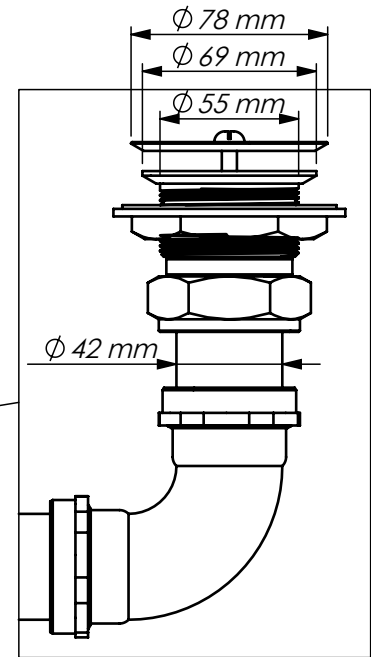

A-A

 DRUMMONDS	DAD1102Y	01	2012-01-24
	PRODUCT CODE	VERSION	DATE