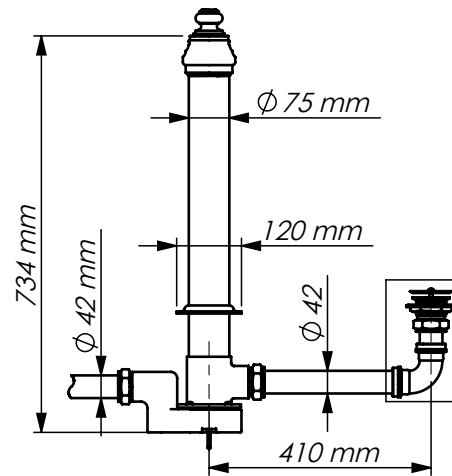

A-A

 DRUMMONDS	DAD1102Y	01	2012-01-24
	PRODUCT CODE	VERSION	DATE