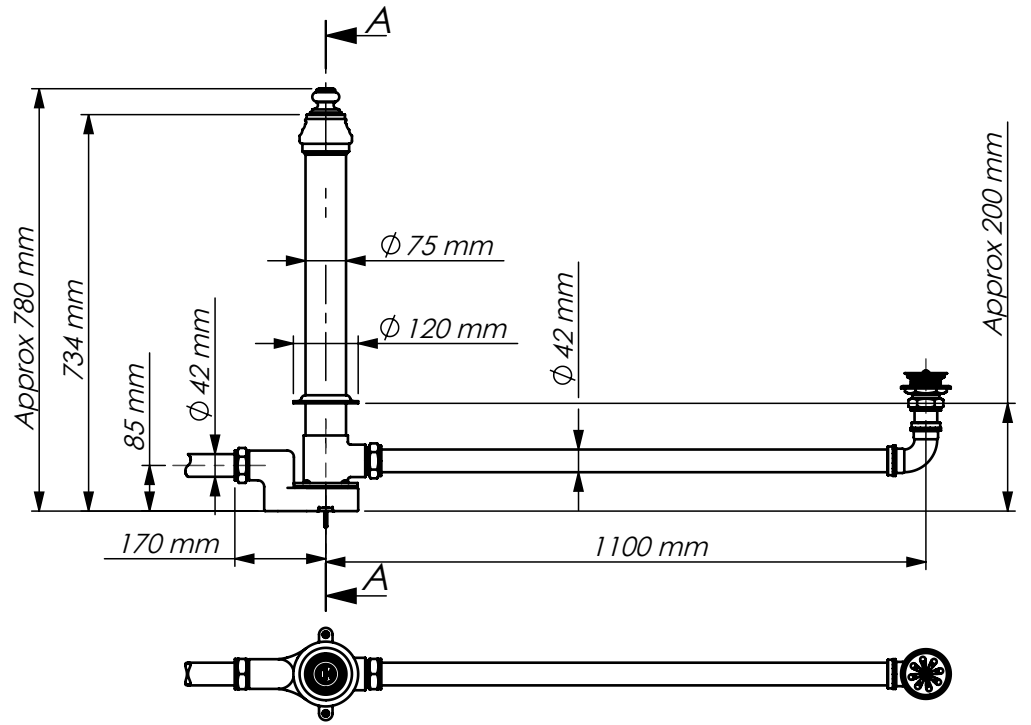

A-A

 DRUMMONDS	DAD1102Y	01	2012-01-24
	PRODUCT CODE	VERSION	DATE